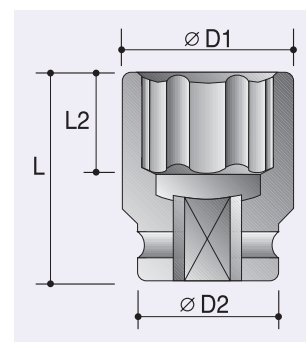

Impact Sockets

6-Point Sockets

1-1/2" Dr.

	D2	D1	L2	L			D2	D1	L2	L	
size	mm	mm	mm	mm	No.	size	mm	mm	mm	mm	No.
1-3/16"	86	56	21	78	60460106	3-1/4"	86	122	53	115	60460308
1-1/4"	86	58	22	78	60460108	3-5/16"	86	124	56	118	60460310
1-5/16"	86	60	22	78	60460110	3-3/8"	86	126	56	118	60460312
1-3/8"	86	64	22	78	60460112	3-7/16"	86	128	56	118	60460314
1-7/16"	86	64	24	78	60460114	3-1/2"	86	129	59	123	60460316
1-1/2"	86	66	26	80	60460116	3-9/16"	86	131	59	123	60460318
1-9/16"	86	68	28	80	60460118	3-5/8"	86	133	59	123	60460320
1-5/8"	86	70	28	80	60460120	3-11/16"	86	135	61	123	60460322
1-11/16"	86	73	28	82	60460122	3-3/4"	95	137	61	123	60460324
1-3/4"	86	75	30	84	60460124	3-13/16"	95	137	65	130	60460326
1-13/16"	86	76	30	84	60460126	3-7/8"	95	144	65	130	60460328
1-7/8"	86	78	32	87	60460128	3-15/16"	95	144	65	130	60460330
1-15/16"	86	80	32	87	60460130	4"	95	147	65	130	60460400
2"	86	82	32	87	60460200	4-1/16"	95	147	68	130	60460402
2-1/16"	86	83	34	87	60460202	4-1/8"	95	154	68	130	60460404
2-1/8"	86	86	37	90	60460204	4-3/16"	95	154	68	130	60460406
2-3/16"	86	88	37	90	60460206	4-1/4"	95	154	72	135	60460408
2-1/4"	86	90	39	95	60460208	4-5/16"	95	157	72	135	60460410
2-5/16"	86	93	39	95	60460210	4-3/8"	95	157	72	135	60460412
2-3/8"	86	94	39	95	60460212	4-7/16"	95	157	72	135	60460414
2-7/16"	86	96	42	100	60460214	4-1/2"	95	164	77	140	60460416
2-1/2"	86	98	42	100	60460216	4-5/8"	95	164	77	140	60460420
2-9/16"	86	100	42	100	60460218	4-3/4"	95	167	77	140	60460424
2-5/8"	86	102	46	105	60460220	4-7/8"	127	174	77	140	60460428
2-11/16"	86	104	46	105	60460222	5"	127	177	80	145	60460500
2-3/4"	86	106	46	105	60460224	5-1/8"	127	184	80	145	60460504
2-13/16"	86	108	49	108	60460226	5-1/4"	127	187	85	150	60460508
2-7/8"	86	110	49	108	60460228	5-3/8"	127	194	85	150	60460512
2-15/16"	86	112	49	108	60460230	5-1/2"	127	197	90	160	60460516
3"	86	113	49	108	60460300	5-3/4"	127	204	90	160	60460524
3-1/16"	86	115	53	115	60460302	6"	127	214	90	165	60460600
3-1/8"	86	118	53	115	60460304	6-1/8"	127	214	90	165	60460604
3-3/16"	86	120	53	115	60460306	6-1/2"	127	227	95	175	60460616