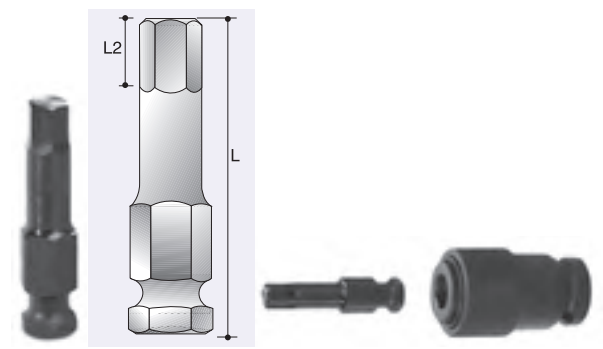

For use with set screw bit holders

For use with quick release chuck

XZN - Triple Square

For use with set screw bit holders

For use with quick release chuck

Internal Torx

For use with set screw bit holders

Hex Drivers