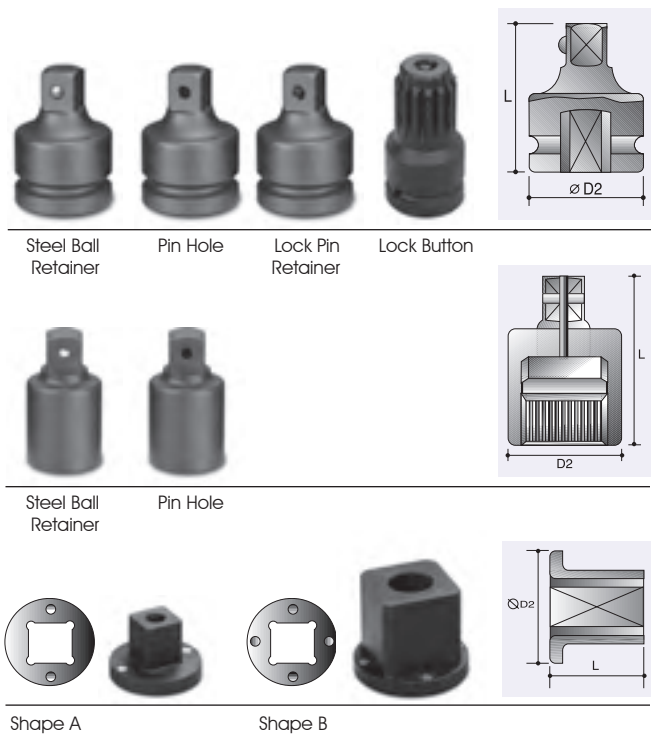

D2	L	Steel Ball Retainer	Pin Hole	Lock Pin Retainer			D2	L	Steel Ball Retainer	Pin Hole	Lock Pin Retainer
Female	Male	mm	mm	No.	No.	No.	Female	Male	mm	mm	No.	No.	No.
1/4"	3/8"	13.6	26	64001012	64002012	64004012	3/4"	1/2"	44	56	64041016	64042016	64044016
3/8"	1/4"	22	32	64011008	64012008	64014008	3/4"	1/2"	44	75	64041116	64042116	64044116
3/8"	1/4"	22	50	64011108	64012108	64014108	3/4"	1/2"	44	100	64041216	64042216	64044216
3/8"	1/4"	22	75	64011208	64012208	64014208	3/4"	1/2"	44	125	64041316	64042316	64044316
3/8"	1/4"	22	100	64011308	64012308	64014308	3/4"	1/2"	44	150	64041416	64042416	64044416
3/8"	1/4"	22	125	64011408	64012408	64014408	3/4"	1/2"	44	175	64041516	64042516	64044516
3/8"	1/4"	22	150	64011508	64012508	64014508	3/4"	1/2"	44	200	64041616	64042616	64044616
3/8"	1/2"	22	36	64011016	64012016	64014016	3/4"	1/2"	44	250	64041716	64042716	64044716
1/2"	1/4"	25	38	64021008	64022008	64024008	3/4"	1"	44	63	64041100	64042100	64044100
1/2"	1/4"	25	50	64021108	64022108	64024108	3/4"	1"	44	150	6404E100	6404F100	6404G100
1/2"	1/4"	25	100	64021208	64022208	64024208	3/4"	1"	44	175	6404A100	6404B100	6404C100
1/2"	1/4"	25	150	64021308	64022308	64024308	3/4"	#5	54	105	x	x	64049005
1/2"	3/8"	25	38	64021012	64022012	64024012	1"	3/4"	54	75	64051024	64052024	64054024
1/2"	3/8"	25	50	64021112	64022112	64024112	1"	3/4"	54	100	64051124	64052124	64054124
1/2"	3/8"	25	75	64021212	64022212	64024212	1"	3/4"	54	150	64051224	64052224	64054224
1/2"	3/8"	25	100	64021312	64022312	64024312	1"	3/4"	54	175	64051324	64052324	64054324
1/2"	3/8"	25	125	64021412	64022412	64024412	1"	3/4"	54	200	64051424	64052424	64054424
1/2"	3/8"	25	150	64021512	64022512	64024512	1"	3/4"	54	250	64051524	64052524	64054524
1/2"	3/8"	25	200	64021612	64022612	64024612	1"	1-1/2"	54	90	64051116	64052116	x
1/2"	3/8"	25	250	64021712	64022712	64024712	1"	#5	56	105	x	x	64059005
1/2"	3/8"	25	300	64021812	64022812	64024812	1-1/4"	1"	69	90	x	640A2100	x
1/2"	3/8"	25	380	64021912	64022912	64024912	1-1/4"	1-1/2"	69	95	x	640A2116	x
1/2"	3/8"	25	460	6402A012	x	6402C012	1-1/2"	1"	86	100	64061100	64062100	x
1/2"	3/8"	25	610	6402E012	x	6402G012	1-1/2"	2-1/2"	86	120	x	64062216	x
1/2"	3/8"	25	915	6402K012	x	6402M012	1-1/2"	1"	86	100	x	x	64064100
1/2"	3/4"	30	48	64021024	64022024	64024024	1-1/2"	#5	86	125	x	x	64069005
							1-3/4"	1-1/2"	98	135	x	64072116	x
							1-3/4"	2-1/2"	98	140	x	64072216	x
							2-1/2"	1-1/2"	127	138	x	64082116	x
							#5	3/4"	53	87	67451024	67452024	x
							#5	1"	53	94	67451100	67452100	x

Reducing Adapter - Sleeve Type - With Magnetic

			D2	L	
Female	Male	Shape	mm	mm	No.
1/4"	3/8"	A	19	17	69880P12
1/4"	1/2"	A	25	22	69880P16
3/8"	1/2"	A	25	22	69881P16
1/2"	5/8"	A	35	23	69882P20
1/2"	3/4"	A	44	30	69882P24
3/4"	1"	B	54	35	69884P32
1"	1-1/2"	B	86	50	69885P48
1-1/2"	2-1/2"	B	127	59	69886P80
2-1/2"	3-1/2"	B	176	95	69888P01