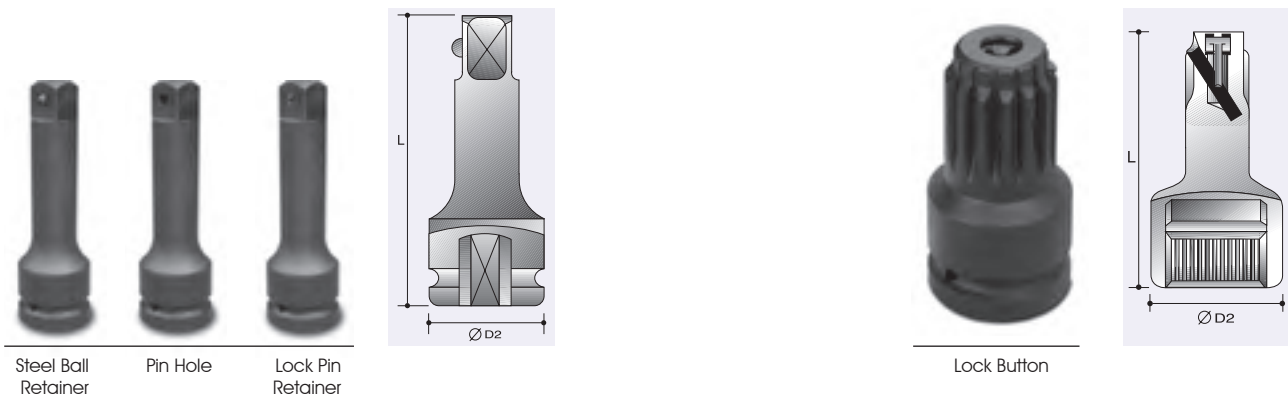

Impact Sockets

Extension Bars