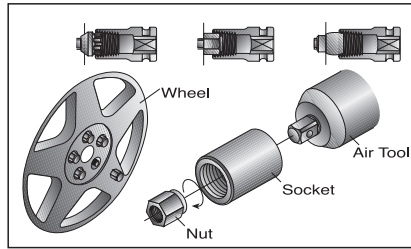

Impact Sockets

Wheel Lug Nut Removing Sockets

1/2" Dr.,

	D2	D1	L2	L	
size	mm	mm	mm	mm	No.
13.5mm	22	22	17	38	69782088
15.5mm	24	24	17	38	69782089
17mm	24	24	17	38	69782090
18.5mm	25	25	17	38	69782091
20mm	26	26	22	38	69782092
21.5mm	28.5	28.5	22	38	69782093
23mm	30	30	22	38	69782094
24.5mm	31	31	22	38	69782095
26mm	32	32	22	38	69782096
27.5mm	34	34	22	38	69782097
29.5mm	36	36	22	38	69782098
31.5mm	38	38	22	38	69782099

Wheel Lug Nut Removing Sockets