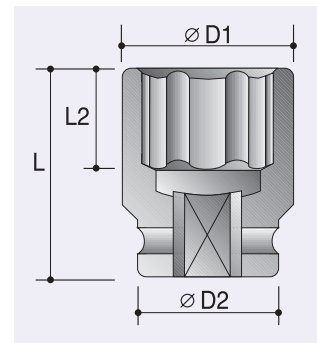

## 6-Point Sockets - Semi-Deep

1" Dr.,

|      | D2 | D1 | L2 | L  |          |
|------|----|----|----|----|----------|
| size | mm | mm | mm | mm | No.      |
| 26mm | 51 | 41 | 23 | 80 | 60751026 |
| 27mm | 51 | 42 | 23 | 80 | 60751027 |
| 28mm | 51 | 43 | 23 | 80 | 60751028 |
| 29mm | 51 | 44 | 23 | 80 | 60751029 |
| 30mm | 51 | 46 | 30 | 80 | 60751030 |
| 32mm | 52 | 48 | 30 | 80 | 60751032 |
| 33mm | 52 | 52 | 30 | 80 | 60751033 |
| 35mm | 52 | 52 | 30 | 80 | 60751035 |
| 36mm | 52 | 54 | 45 | 80 | 60751036 |
| 38mm | 52 | 56 | 45 | 80 | 60751038 |
| 41mm | 52 | 58 | 25 | 80 | 60751041 |