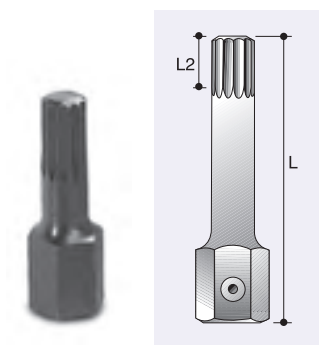

Impact Sockets

XZN - Triple Square