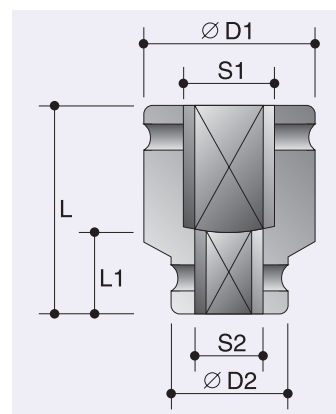

Double Ended Female Adapters

		D1	D2	L1	L	No.
S1	S2	mm	mm	mm	mm	
1/2"	1/2"	25	25		33	694F1616
5/8"	1/2"	35	25	18	41	694F2016
5/8"	5/8"	35	35		35	694F2020
3/4"	1/2"	44	25	17	49	694F2416
3/4"	5/8"	44	35	18	50	694F2420
3/4"	3/4"	44	44		49	694F2424
1"	3/4"	54	44	25	63	694F3224
1"	1"	54	54		59	694F3232
1-1/2"	1"	86	54	30	83	694F4832
1-1/2"	1-1/2"	86	86		85	694F4848
2-1/2"	1-1/2"	127	86	42	115	694F8048
2-1/2"	2-1/2"	127	127		117	694F8080