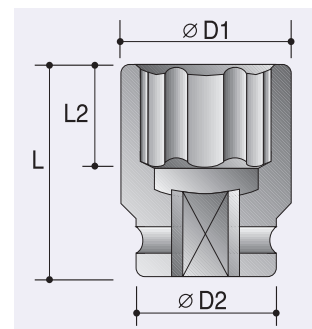

6-Point Sockets - Deep

1-1/2" Dr.,

size	D2	D1	L2	L	No.	size	D2	D1	L2	L	No.
mm	mm	mm	mm	mm		mm	mm	mm	mm	mm	
1-3/8"	86	64	22	115	60462112	3-1/16"	86	115	53	170	60460302
1-7/16"	86	64	24	115	60462114	3-1/8"	86	118	53	170	60460304
1-1/2"	86	66	26	115	60462116	3-3/16"	86	120	53	170	60462306
1-9/16"	86	68	28	115	60462118	3-1/4"	86	122	53	170	60462308
1-5/8"	86	70	28	115	60462120	3-5/16"	86	124	56	170	60462310
1-11/16"	86	73	28	115	60462122	3-3/8"	86	126	56	170	60462312
1-3/4"	86	75	30	115	60462124	3-7/16"	86	128	56	170	60462314
1-13/16"	86	76	30	115	60462126	3-1/2"	86	129	59	170	60462316
1-7/8"	86	78	32	115	60462128	3-9/16"	86	131	59	170	60462318
1-15/16"	86	80	32	115	60462130	3-5/8"	86	133	59	170	60462320
2"	86	82	34	135	60462200	3-11/16"	86	135	61	170	60462322
2-1/16"	86	83	34	140	60462202	3-3/4"	95	137	61	180	60462324
2-1/8"	86	86	37	140	60462204	3-13/16"	95	137	65	180	60462326
2-3/16"	86	88	37	140	60462206	3-7/8"	95	144	65	180	60462328
2-1/4"	86	90	39	150	60462208	3-15/16"	95	144	65	190	60462330
2-5/16"	86	93	39	150	60462210	4"	95	147	65	190	60462400
2-3/8"	86	94	39	150	60462212	4-1/16"	95	147	68	190	60462402
2-7/16"	86	96	42	150	60462214	4-1/8"	95	154	68	190	60462404
2-1/2"	86	98	42	150	60462216	4-3/16"	95	154	68	190	60462406
2-9/16"	86	100	42	150	60462218	4-1/4"	95	154	72	190	60462408
2-5/8"	86	102	46	150	60462220	4-5/16"	95	157	72	200	60462410
2-11/16"	86	104	46	150	60462222	4-3/8"	95	157	72	200	60462412
2-3/4"	86	106	46	160	60462224	4-7/16"	95	157	72	200	60462414
2-13/16"	86	108	49	160	60462226	4-1/2"	95	164	77	210	60462416
2-7/8"	86	110	49	160	60462228	4-5/8"	95	164	77	210	60462420
2-15/16"	86	112	49	170	60462230	4-3/4"	95	167	77	210	60462424
3"	86	113	49	170	60462300