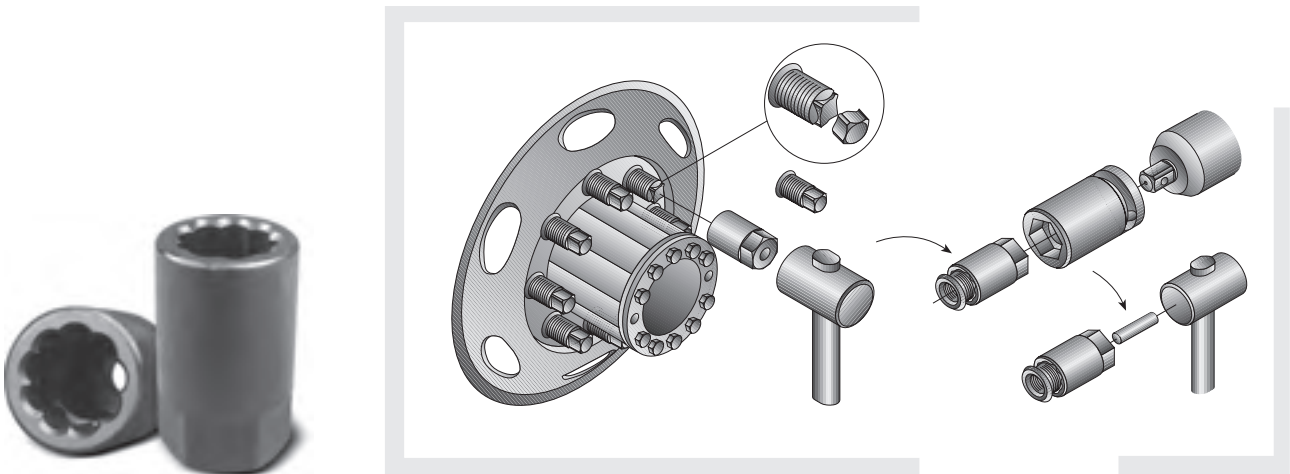

Order No.   Application

69775040	5/8" Wheel stud removal tool, Length 51mm
69775050	3/4" Wheel stud removal tool, Length 51mm
69776113	M25 / M26 - P1.5 wheel studs, Length 51mm
69776127	M27 - P1.5 wheel studs, Length 51mm
69776050	13/16" Sq. & 21mm Sq. Head inner cap nut removal tool, Length 70mm
69776130	1-1/2" & 38mm Outer cap nut removal tool, Length 64mm

69776100	For removing broken 5/8" wheel studs, Length 22mm
69776110	For removing broken 3/4" wheel studs, Length 22mm
69776120	For removing broken 13/16" Sq. & 21mm Sq. inner cap nuts, Length 22mm