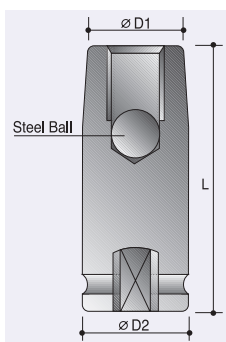

Impact Sockets

Stud Setter Sockets

○ 3/8" Dr.,					○ 1/2" Dr.,				
size	D2 mm	D1 mm	L mm	No.	size	D2 mm	D1 mm	L mm	No.
M5xP0.8	22	12	50	69781050	M6 x P1.0	25	13	55	69782010
M6xP1.0	22	12.5	50	69781053	M6 x P1.5	25	13	55	69782012
M7xP1.0	22	13	50	69781056	M7 x P1.0	25	14	55	69782015
M8xP1.0	22	15	50	69781059	M8 x P1.0	25	15.5	55	69782017
M8xP1.25	22	14.5	50	69781060	M8 x P1.25	25	15	55	69782018
M10xP1.25	22	18	50	69781062	M10 x P1.0	25	19	55	69782020
M10xP1.50	22	17	50	69781063	M10 x P1.25	25	18	55	69782021
○ 3/4" Dr.,					M10 x P1.5	25	17	55	69782022
size	D2 mm	D1 mm	L mm	No.	M12 x P1.25	25	21	55	69782025
M16 x P1.5	44	29	100	69784161	M12 x P1.50	25	20	55	69782026
M16 x P2.0	44	29	100	69784162	M12 x P1.75	25	19	55	69782027
M18 x P1.5	44	31	100	69784181	M14 x P1.5	25	23	55	69782030
M18 x P2.5	44	31	100	69784183	M14 x P2.0	25	22	55	69782031
M20 x P1.5	44	33	100	69784201	M16 x P1.5	30	28	75	69782034
M20 x P2.5	44	33	100	69784203	M16 x P2.0	30	27	75	69782035
M22 x P2.5	44	35	100	69784223	M18 x P1.5	30	29.5	75	69782036
M24 x P1.5	44	37	100	69784241	M18 x P2.5	30	29	75	69782038
M24 x P3.0	44	37	100	69784244	M20 x P1.5	30	30	75	69782040
M27 x P3.0	44	40	100	69784274	M20 x P2.5	30	30	75	69782041
M30 x P2.0	44	43	100	69784302	5/8" x 11UNC	30	27	75	69782050
M30 x P3.5	44	43	100	69784305	1/2" x 13UNC	30	22	75	69782051
M32 x P2.0	44	46	100	69784322	3/4" x 10UNC	30	30	75	69782058
M33 x P3.5	44	47	100	69784335					
M35 x P3.0	44	49	100	69784354					
M36 x P2.0	44	51	100	69784362					
M36 x P3.0	44	51	100	69784364					
M36 x P4.0	44	51	100	69784366					
5/8" x 11UNC	44	30	100	69784050					
3/4" x 10UNC	44	32	100	69784058