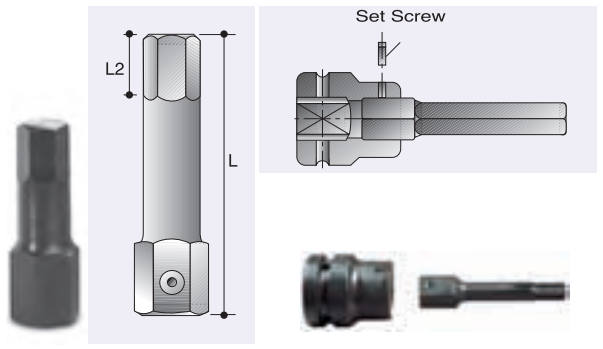

For use with set screw bit holders

For use with quick release chuck

XZN - Triple Square

For use with set screw bit holders

For use with quick release chuck

Internal Torx

For use with set screw bit holders

Hex Drivers