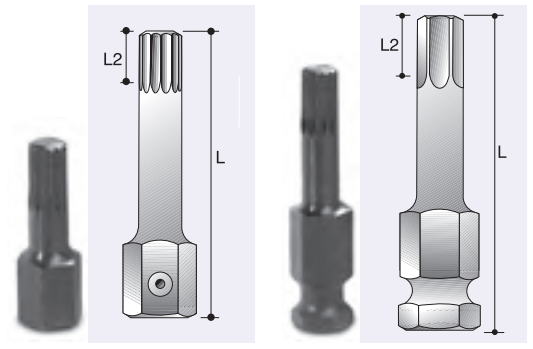

XZN - Triple Square

	L2	L	
size	mm	mm	No.
M12	11	80	698JH112
M14	11	80	698JH114
M16	13	80	698JH116
M18	13	80	698JH118

Internal Torx

	L2	L	
size	mm	mm	No.
T50	5	50	697LH050
T55	5.5	50	697LH055
T60	8	50	697LH060
T70	9.4	50	697LH070

Internal Torx

	L2	L	
size	mm	mm	No.
T50	5	80	697LH150
T55	5.5	80	697LH155
T60	8	80	697LH160
T70	9.4	80	697LH170

Hex Drivers

	L2	L	
size	mm	mm	No.
3/8"	20	50	697RH012
7/16"	20	50	697RH014
1/2"	20	50	697RH016
9/16"	20	50	697RH018
5/8"	20	50	697RH020
11/16"	20	50	697RH022
3/4"	20	50	697RH024
13/16"	20	50	697RH026
7/8"	20	50	697RH028
15/16"	20	50	697RH030
1"	20	50	697RH032
1-1/16"	20	50	697RH034
10mm	20	50	697RH510
11mm	20	50	697RH511
12mm	20	50	697RH512
13mm	20	50	697RH513
14mm	20	50	697RH514
15mm	20	50	697RH515
16mm	20	50	697RH516
17mm	20	50	697RH517
18mm	20	50	697RH518
19mm	20	50	697RH519
21mm	20	50	697RH521
22mm	20	50	697RH522
24mm	20	50	697RH524
26mm	20	50	697RH526
27mm	20	50	697RH527

Hex Drivers

	L2	L	
size	mm	mm	No.
3/8"	20	80	697RH112
7/16"	20	80	697RH114
1/2"	20	80	697RH116
9/16"	20	80	697RH118
5/8"	20	80	697RH120
11/16"	20	80	697RH122
3/4"	20	80	697RH124
13/16"	20	80	697RH126
7/8"	20	80	697RH128
15/16"	20	80	697RH130
1"	20	80	697RH132
1-1/16"	20	80	697RH134
10mm	20	80	697RH610
11mm	20	80	697RH611
12mm	20	80	697RH612
13mm	20	80	697RH613
14mm	20	80	697RH614
15mm	20	80	697RH615
16mm	20	80	697RH616
17mm	20	80	697RH617
18mm	20	80	697RH618
19mm	20	80	697RH619
21mm	20	80	697RH621
22mm	20	80	697RH622
24mm	20	80	697RH624
26mm	20	80	697RH626
27mm	20	80	697RH627

For use with set screw bit holders

For use with quick release chuck

XZN - Triple Square