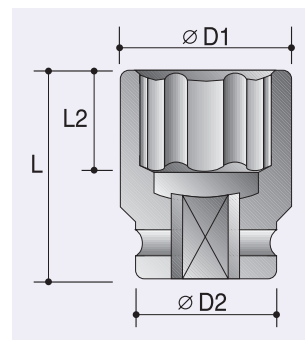

Impact Sockets

6-Point Sockets - Deep

1" Dr.,

size	D2	D1	L2	L	No.	size	D2	D1	L2	L	No.
mm	mm	mm	mm	mm		mm	mm	mm	mm	mm	
5/8"	51	32	16	90	60052020	2-3/16"	62	80	40	100	60052206
11/16"	51	34	17	90	60052022	2-1/4"	62	84	40	100	60052208
3/4"	51	36	19	90	60052024	2-5/16"	62	86	40	105	60052210
13/16"	51	38	22	90	60052026	2-3/8"	62	87	42	105	60052212
7/8"	51	39	22	90	60052028	2-7/16"	62	89	42	110	60052214
15/16"	51	40	24	90	60052030	2-1/2"	62	91	42	110	60052216
1"	51	42	25	90	60052100	2-9/16"	62	93	42	125	60052218
1-1/16"	51	44	27	90	60052102	2-5/8"	62	95	42	125	60052220
1-1/8"	51	46	29	90	60052104	2-11/16"	62	97	42	125	60052222
1-3/16"	51	48	30	90	60052106	2-3/4"	62	100	42	125	60052224
1-1/4"	51	51	32	90	60052108	2-13/16"	62	102	45	125	60052226
1-5/16"	52	53	34	90	60052110	2-7/8"	86	104	45	125	60052228
1-3/8"	52	54	35	90	60052112	2-15/16"	86	105	45	135	60052230
1-7/16"	52	56	37	90	60052114	3"	86	107	48	135	60052300
1-1/2"	52	58	38	92	60052116	3-1/8"	86	111	48	135	60052304
1-9/16"	52	60	38	92	60052118	3-1/4"	86	115	48	135	60052308
1-5/8"	52	61.5	38	92	60052120	3-3/8"	86	119	52	140	60052312
1-11/16"	52	65	38	92	60052122	3-1/2"	86	124	52	140	60052316
1-3/4"	58	66	38	92	60052124	3-5/8"	86	127	52	140	60052320
1-13/16"	58	68	38	92	60052126	3-3/4"	86	131	52	140	60052324
1-7/8"	58	70	38	92	60052128	3-7/8"	86	135	58	140	60052328
1-15/16"	58	72	38	92	60052130	4"	86	139	58	155	60052400
2"	58	74	40	95	60052200	4-1/8"	95	143	58	155	60052404
2-1/16"	58	75	40	95	60052202	4-1/4"	95	147	60	155	60052408
2-1/8"	58	78	40	100	60052204	4-1/2"	95	154	62	155	60052416