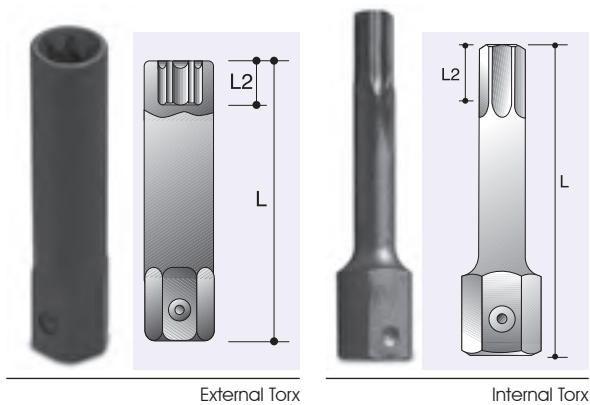

XZN - Triple Square						Hex Drivers					
	L2	L		L			L2	L		L	
size	mm	mm	No.	mm	No.	size	mm	mm	No.	mm	No.
M12	20	55	698JB012	107	698JB112	8mm	20	55	697RB208	107	697RB008
M14	20	55	698JB014	107	698JB114	10mm	20	55	697RB210	107	697RB010
M16	20	55	698JB016	107	698JB116	11mm	20	55	697RB211	107	697RB011
M18	20	55	698JB018	107	698JB118	12mm	20	55	697RB212	107	697RB012
External Torx						13mm	20	55	697RB213	107	697RB013
	D1	L				14mm	20	55	697RB214	107	697RB014
size	mm	mm	No.			15mm	20	55	697RB215	107	697RB015
E18	22.5	107	697RB118			16mm	20	55	697RB216	107	697RB016
E20	25	107	697RB120			17mm	20	55	697RB217	107	697RB017
E22	27.5	107	697RB122			18mm	20	55	697RB218	107	697RB018
E24	30	107	697RB124			19mm	20	55	697RB219	107	697RB019
Internal Torx						21mm	20	55	697RB221	107	697RB021
	L2	L		L		22mm	20	55	697RB222	107	697RB022
size	mm	mm	No.	mm	No.	24mm	20	55	697RB224	107	697RB024
T60	20	60	697LC060	107	697LB060	26mm	20	55	697RB226	107	697RB026
T70	20	60	697LC070	107	697LB070	27mm	20	55	697RB227	107	697RB027
T80	20	60	697LC080	107	697LB080	30mm	20	55	697RB230	107	697RB030
T90	20	60	697LC090	107	697LB090	32mm	20	55	697RB232	107	697RB032
T100	20	60	697LC100	107	697LB100	3/8"	20	55	697RB312	107	697RB412
						7/16"	20	55	697RB314	107	697RB414
						1/2"	20	55	697RB316	107	697RB416
						9/16"	20	55	697RB318	107	697RB418
						5/8"	20	55	697RB320	107	697RB420
						11/16"	20	55	697RB322	107	697RB422
						3/4"	20	55	697RB324	107	697RB424
						13/16"	20	55	697RB326	107	697RB426
						7/8"	20	55	697RB328	107	697RB428
						15/16"	20	55	697RB330	107	697RB430
						1"	20	55	697RB332	107	697RB432
						1-1/16"	20	55	697RB334	107	697RB434
						1-1/8"	20	55	697RB336	107	697RB436
						1-3/16"	20	55	697RB338	107	697RB438
						1-1/4"	20	55	697RB340	107	697RB440

Internal Torx