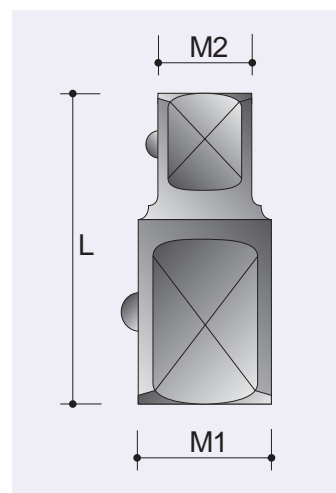

Connectors Male / Male Square

		L	No.
M1	M2	mm	
1/4"	1/4"	27	69001081
9/32"	1/4"	27	690A1081
3/8"	9/32"	27	69011091
3/8"	3/8"	34	69011121
1/2"	3/8"	38	69021121
1/2"	1/2"	40	69021161
1/2"	1/2"	50	69021162
3/4"	3/4"	54	69041241
1"	3/4"	77	69051241
1"	3/4"	57	69051242
1"	3/4"	66	69051243
1"	1"	68	69051322