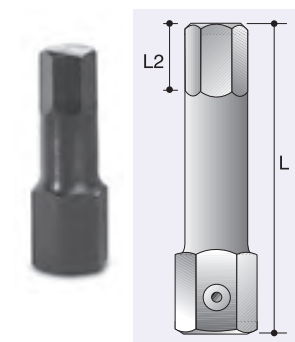

External Torx

Hex Drivers