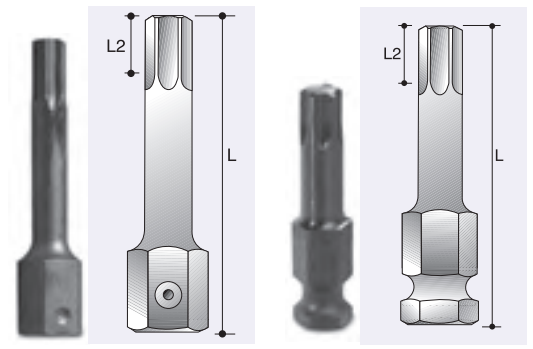

For use with set screw bit holders

For use with quick release chuck

Internal Torx