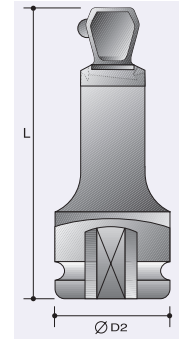

Impact Sockets

Wobble Extension Bars

		D2	L	Steel Ball Retainer	Lock Pin Retainer
Female	Male	mm	mm	No.	No.
1/4"	1/4"	13	50	6450F050	6450P050
1/4"	1/4"	13	75	6450F075	6450P075
1/4"	1/4"	13	100	6450F100	6450P100
1/4"	1/4"	13	125	6450F125	6450P125
1/4"	1/4"	13	150	6450F150	6450P150
3/8"	3/8"	19	50	6451F050	6451P050
3/8"	3/8"	19	75	6451F075	6451P075
3/8"	3/8"	19	100	6451F100	6451P100
3/8"	3/8"	19	125	6451F125	6451P125
3/8"	3/8"	19	150	6451F150	6451P150
3/8"	3/8"	19	175	6451F175	6451P175
3/8"	3/8"	19	200	6451F200	6451P200
3/8"	3/8"	19	250	6451F250	6451P250
3/8"	3/8"	19	300	6451F300	6451P300
1/2"	1/2"	25	50	6452F050	6452P050
1/2"	1/2"	25	75	6452F075	6452P075
1/2"	1/2"	25	100	6452F100	6452P100
1/2"	1/2"	25	125	6452F125	6452P125
1/2"	1/2"	25	150	6452F150	6452P150
1/2"	1/2"	25	175	6452F175	6452P175
1/2"	1/2"	25	200	6452F200	6452P200
1/2"	1/2"	25	250	6452F250	6452P250
1/2"	1/2"	25	300	6452F300	6452P300
1/2"	3/8"	25	75	x	64A24212
1/2"	3/8"	25	100	x	64A24312
1/2"	3/8"	25	125	x	64A24412
1/2"	3/8"	25	150	x	64A24512
1/2"	3/8"	25	200	x	64A24612
1/2"	3/8"	25	250	x	64A24712
3/4"	3/4"	44	100	6454S100	6454P100
3/4"	3/4"	44	150	6454S150	6454P150
3/4"	3/4"	44	200	6454S200	6454P200
3/4"	3/4"	44	250	6454S250	6454P250
3/4"	3/4"	44	300	6454S300	X
1"	1"	54	100	6455S100	6455P100
1"	1"	54	150	6455S150	6455P150
1"	1"	54	200	6455S200	6455P200
1"	1"	54	250	6455S250	6455P250
1"	1"	54	300	6455S300	6455P300