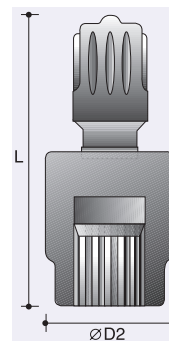

## Universal Joints

|  |  | D2 | L   | Lock Button |
|---|---|----|-----|-------------|
| Female  | Male  | mm | mm  | No.         |
| #5  | #5  | 62 | 185 | 67759005    |

Lock Button